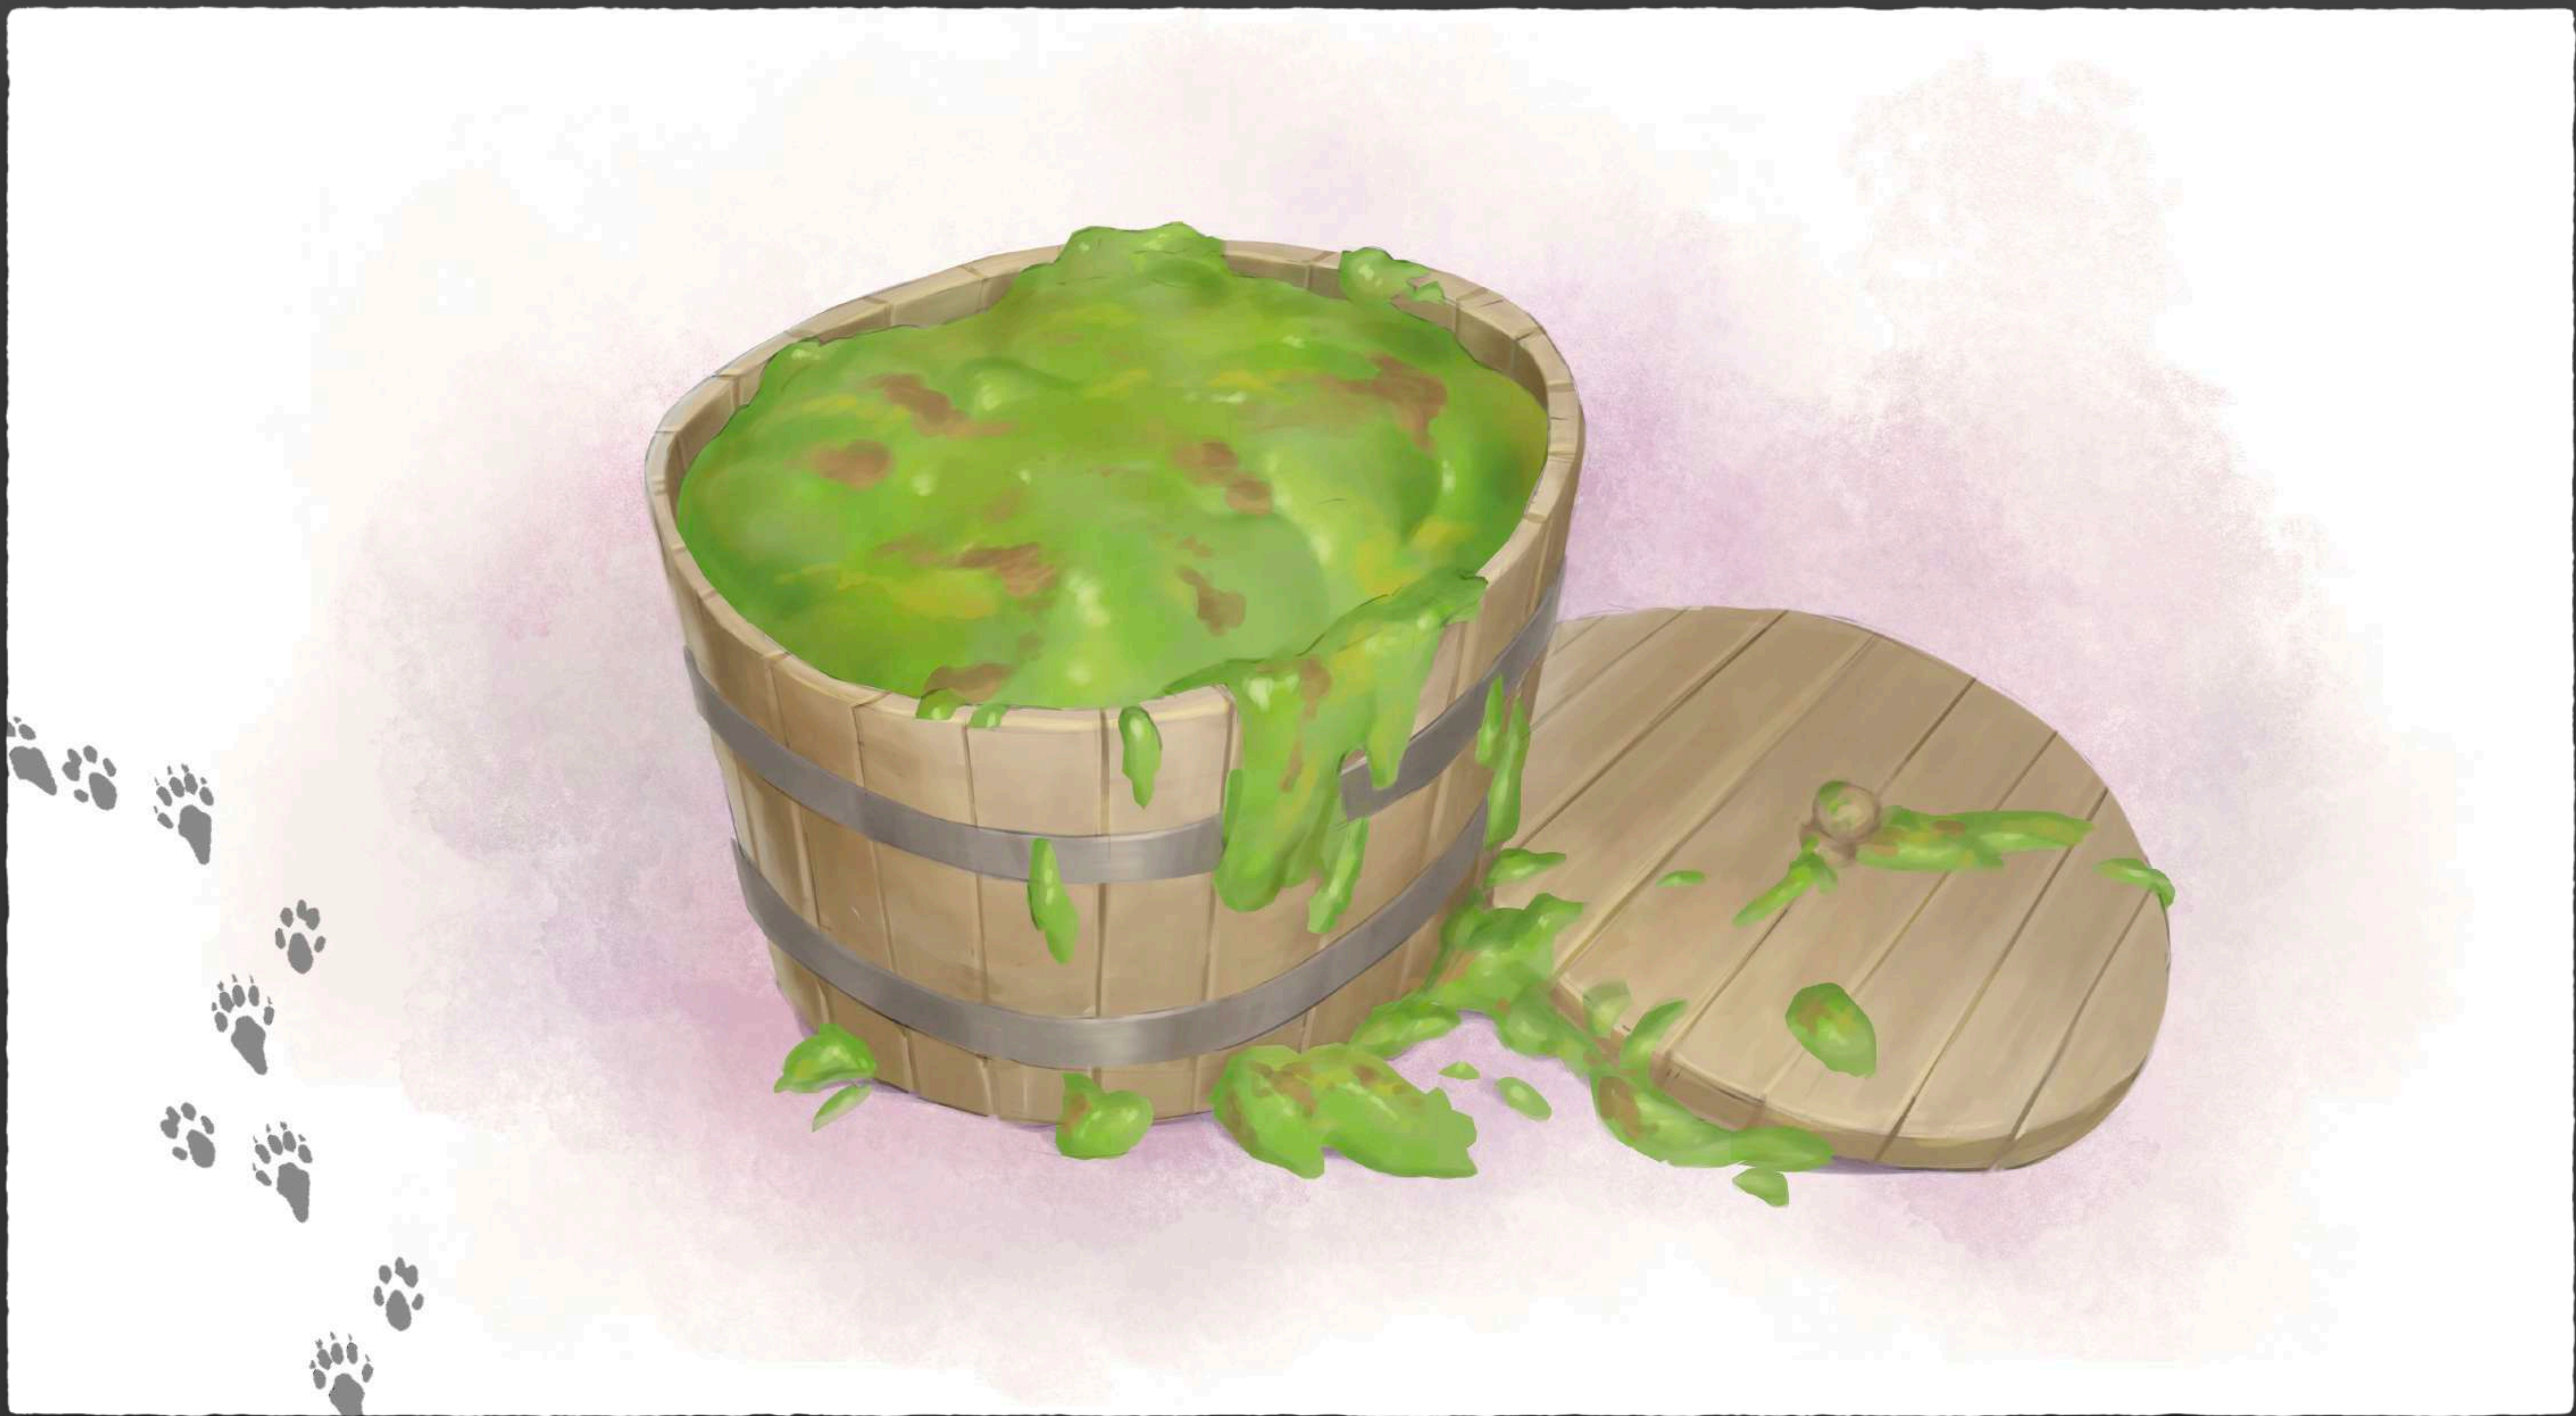

# MYSTERIET MED HÅLET I VÄGGEN

HUR ALLT BÖRJADE

Two cartoon mice are peeking over the top edge of a white, torn-paper-style sign. The mouse on the left is brown with a white patch on its face and is wearing a red shirt. The mouse on the right is white with a purple bow in its hair and is wearing a purple shirt. The background is a dark blue gradient with several glowing green fireflies scattered throughout.

# FÄRGBLINDA MÖSS

**MISS I NASSEN**

DUVJÄGARNA KOMMER!

I TANT GAMELINAS KÖK

BRÅK UTE PÅ GÅRDEN