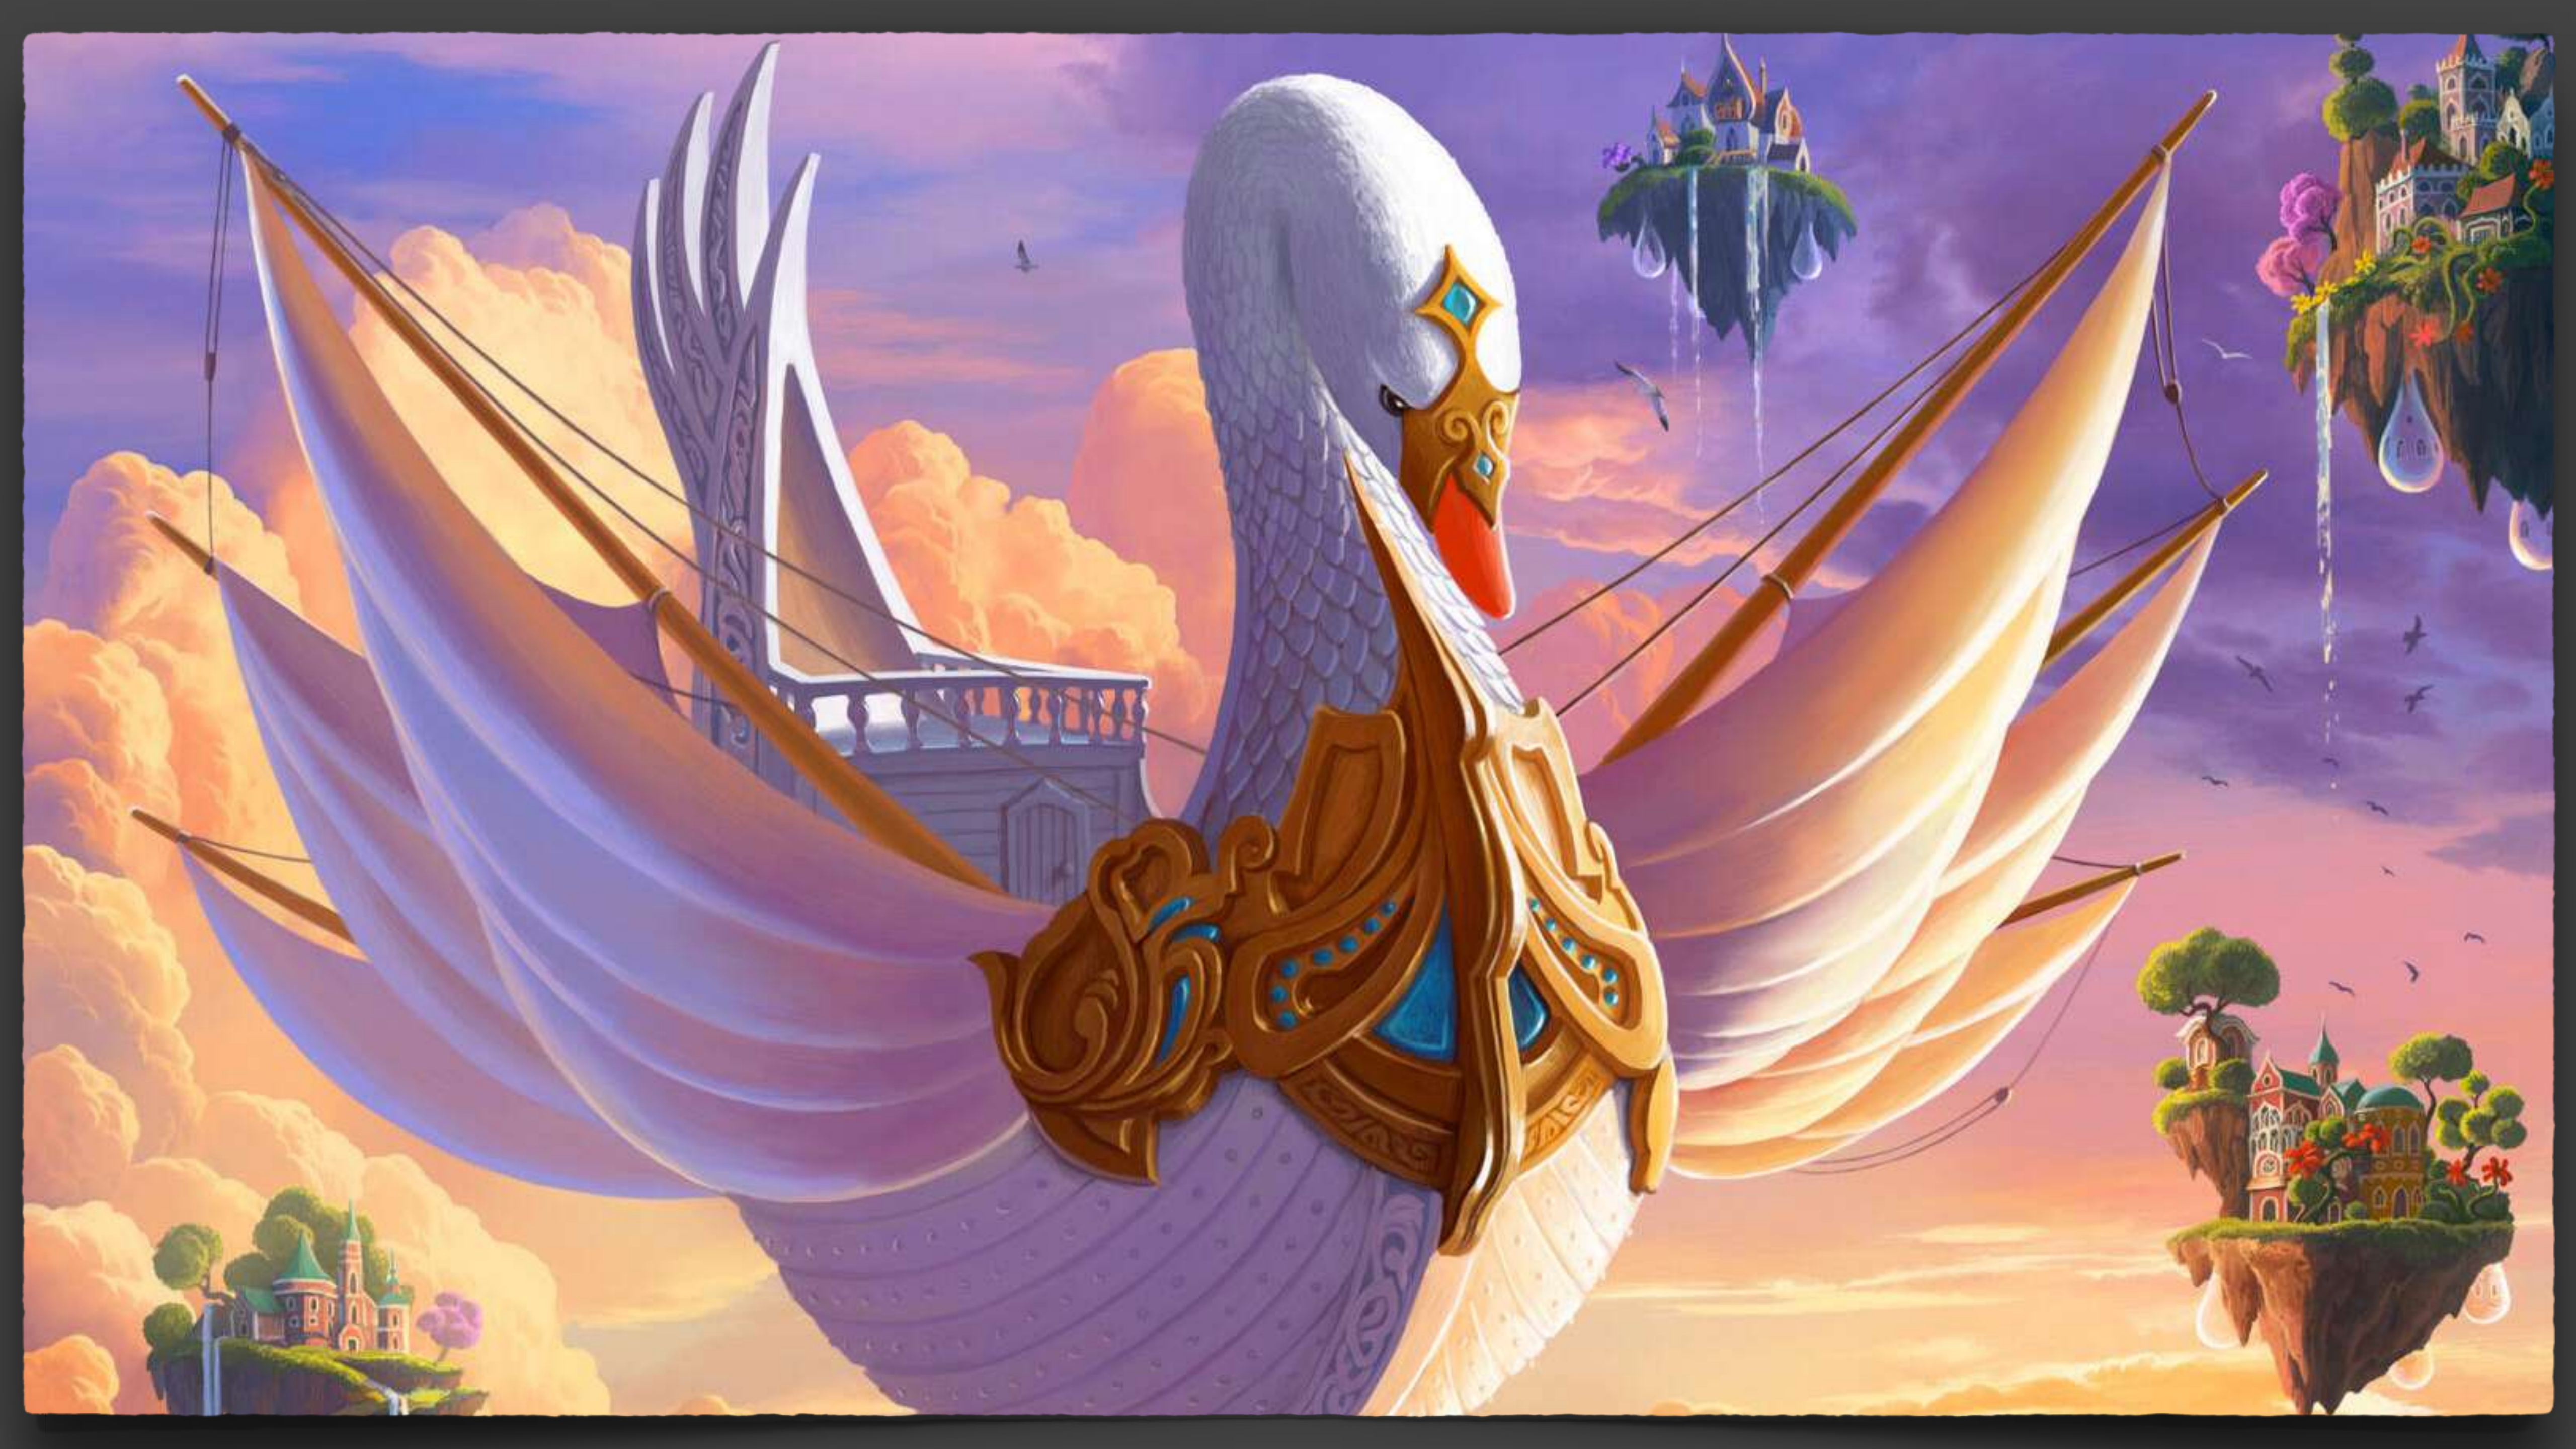

DROPPHUSET

An underwater scene with a sandy ocean floor, colorful coral, jellyfish, and various fish. Two cute mice are peeking over a white sign with a torn edge. The background is a bright teal color with bubbles and soft lighting.

KRASCHLANDNINGEN

An underwater scene with a sandy ocean floor, colorful coral, jellyfish, and various fish. Two cute mice are peeking over a white sign with a torn edge. The background is a vibrant teal color with bubbles floating around.

BORRDORF'S ONDA PLANER

FLYKTEN

An underwater scene with a sandy ocean floor, colorful coral, jellyfish, and various fish. Two cartoon mice are peeking over a white sign with a torn edge. The sign contains the text 'SVANSKEPPET'.

SVANSKEPPET

An underwater scene with a sandy ocean floor, colorful coral, jellyfish, and various fish. Two cute mice are peeking over a white sign with a torn edge. The background is a gradient of teal and light blue.