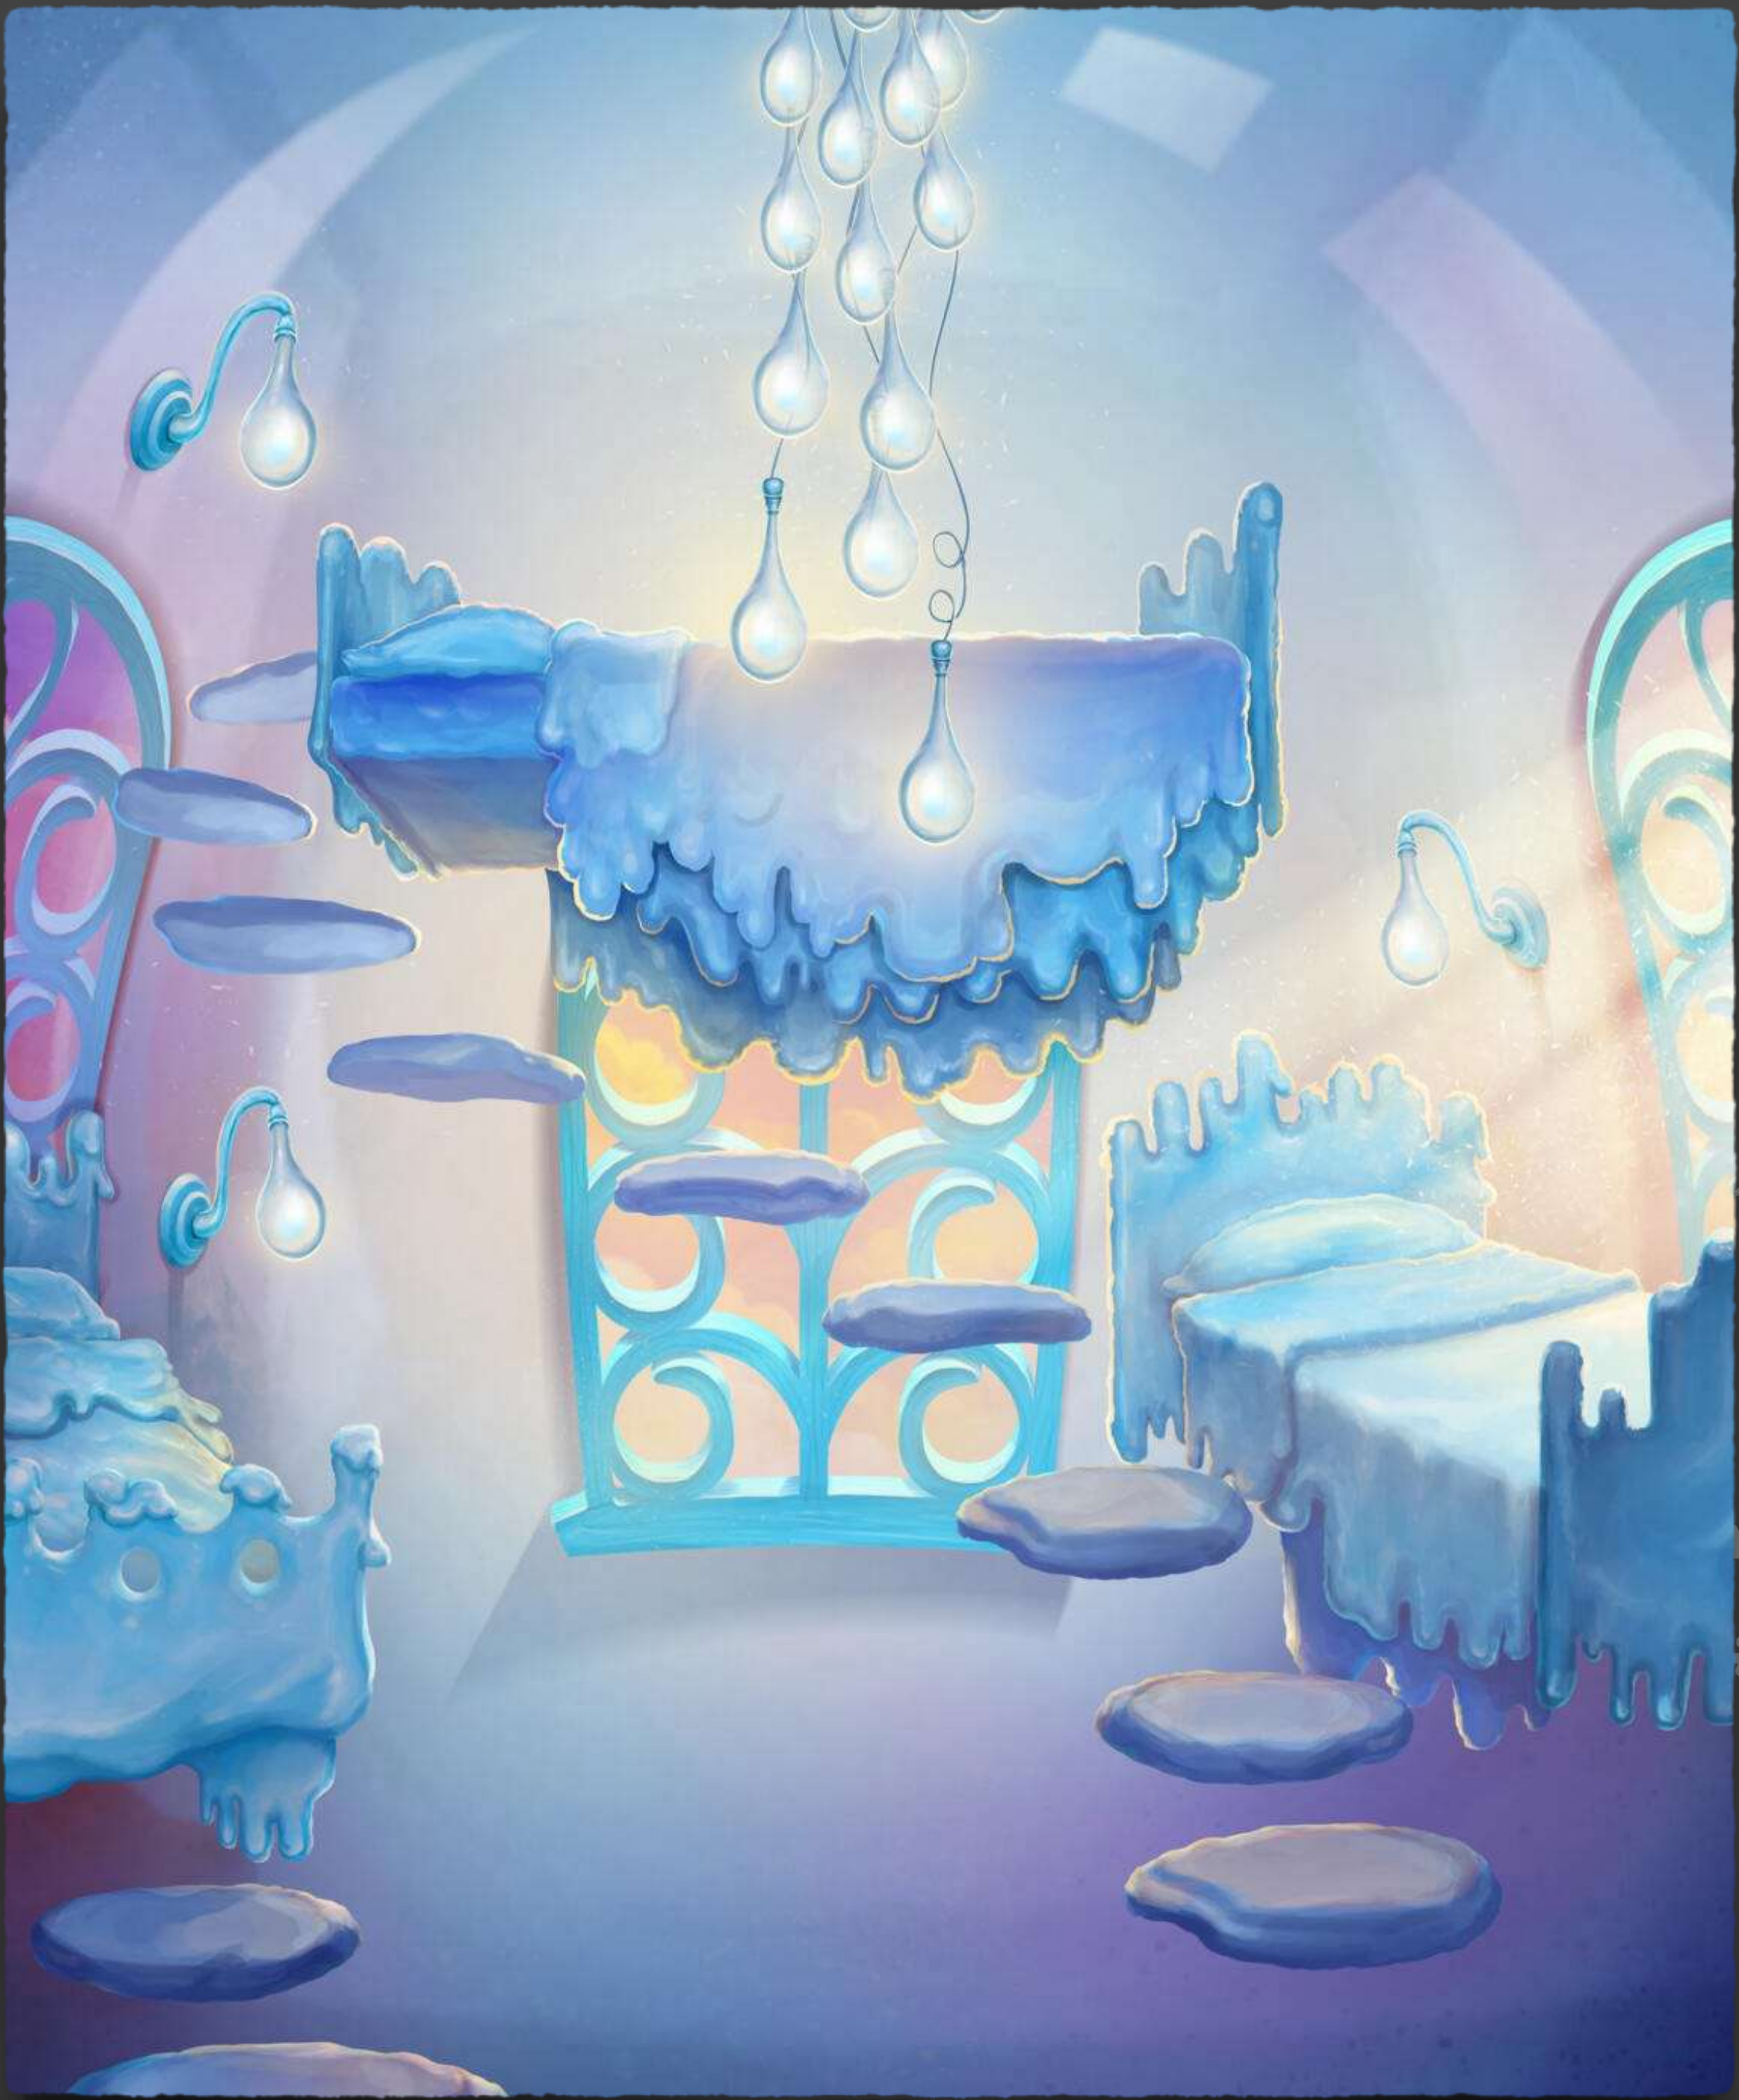

UPPDRAG PÅ DJUPT VATTEN

An underwater scene with a sandy ocean floor, colorful coral, jellyfish, and various fish. Two cartoon mice are peeking over a white sign with the word 'DROPPHUSET' written on it. The background is a vibrant teal color with bubbles and soft lighting.

DROPPHUSET

An underwater scene with a sandy ocean floor, colorful coral, jellyfish, and various fish. Two cute mice are peeking over a white sign with a torn edge. The background is a bright teal color with bubbles and soft lighting.

KRASCHLANDNINGEN

An underwater scene with a sandy ocean floor, colorful coral, jellyfish, and various fish. Two cute mice are peeking over a white sign with a torn edge. The background is a vibrant teal color with bubbles floating around.

BORRDORF'S ONDA PLANER

FLYKTEN

An underwater scene with a sandy ocean floor, colorful coral, jellyfish, and various fish. Two cartoon mice are peeking over a white sign with a torn edge. The sign contains the text 'SVANSKEPPET'.