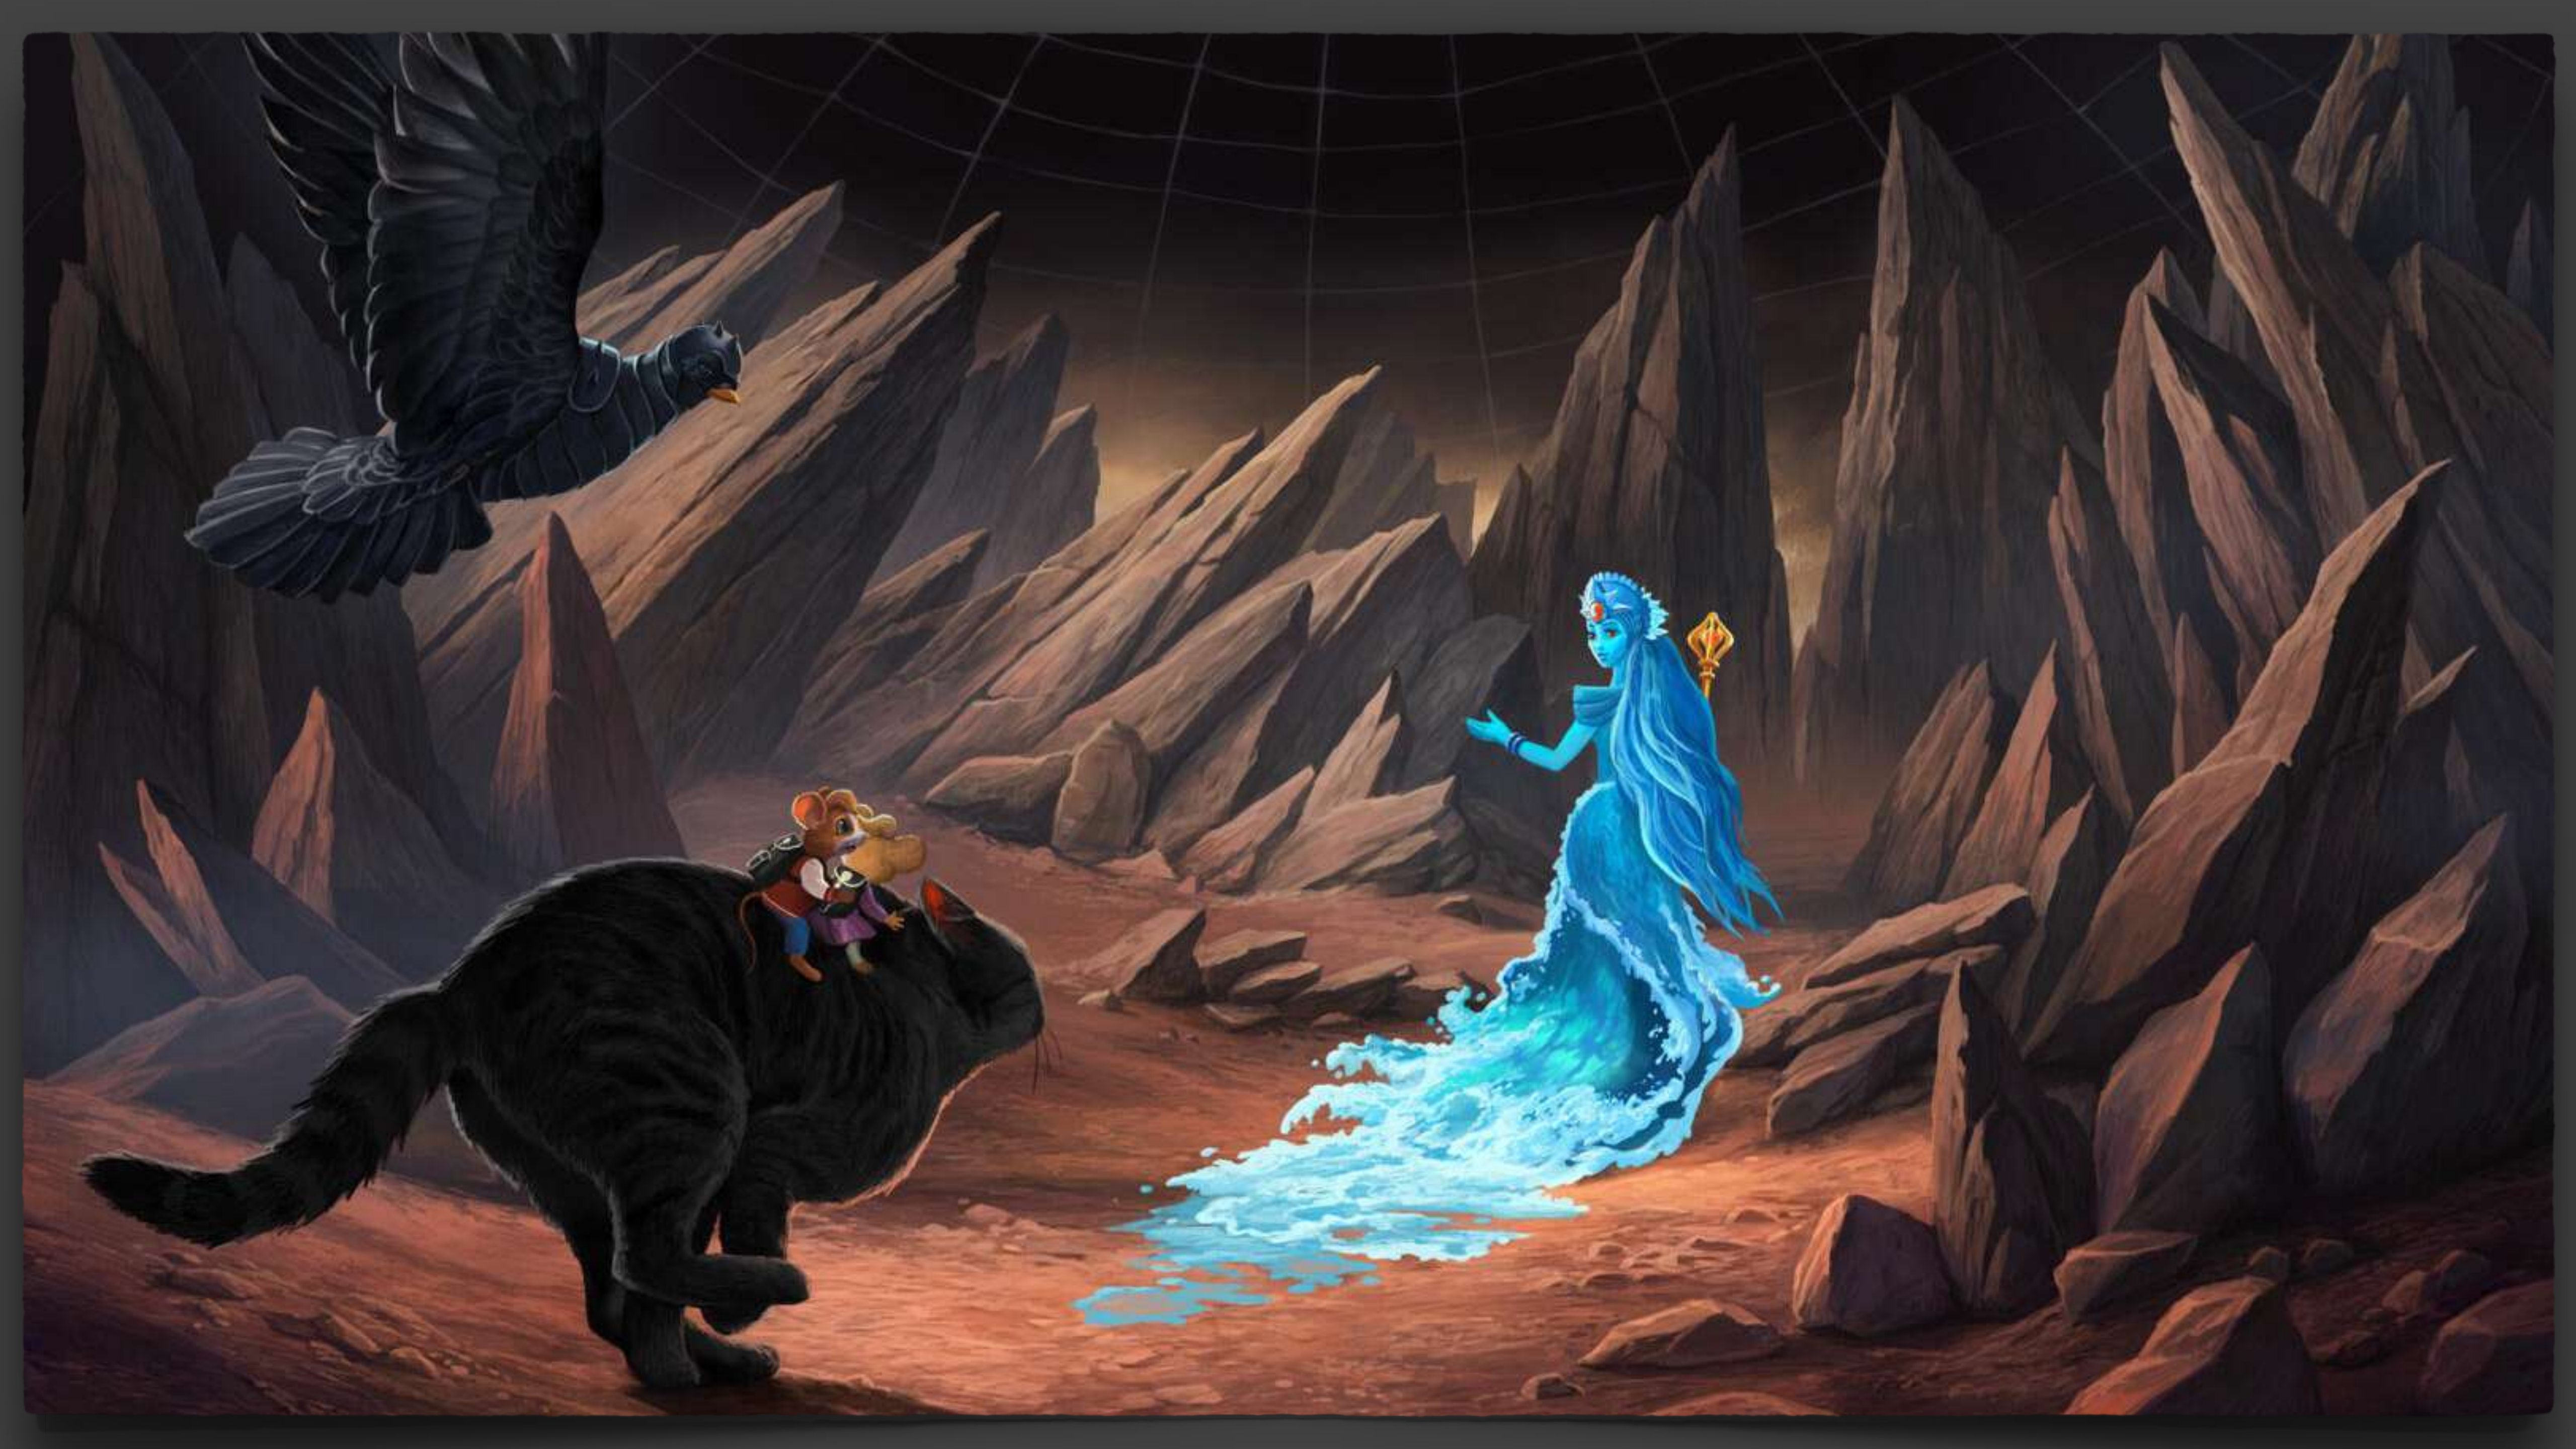

BORRDORF'S ONDA PLANER

FLYKTEN

An underwater scene with a sandy ocean floor, colorful coral, jellyfish, and various fish. Two cartoon mice are peeking over a white sign with a torn edge. The sign contains the text 'SVANSKEPPET'.

VATTENDROPPSFALLET

An underwater scene with a sandy ocean floor, colorful coral, jellyfish, and various fish. Two cute mice are peeking over a white sign with a torn edge. The background is a bright teal color with bubbles and a large yellow mushroom-like coral structure on the right.

PORTALEN TILL LANDET
MITTEMELLAN

An underwater scene with a sandy ocean floor, colorful coral, jellyfish, and various fish. Two cute mice are peeking over a white sign with a torn edge. The background is a bright teal color with bubbles and soft lighting.

DEN OSKYLDIGA SKÖLDEN

An underwater scene with a sandy ocean floor, colorful coral, jellyfish, and various fish. Two mice are peeking over a white sign with a torn edge. The background is a gradient of teal and light blue.