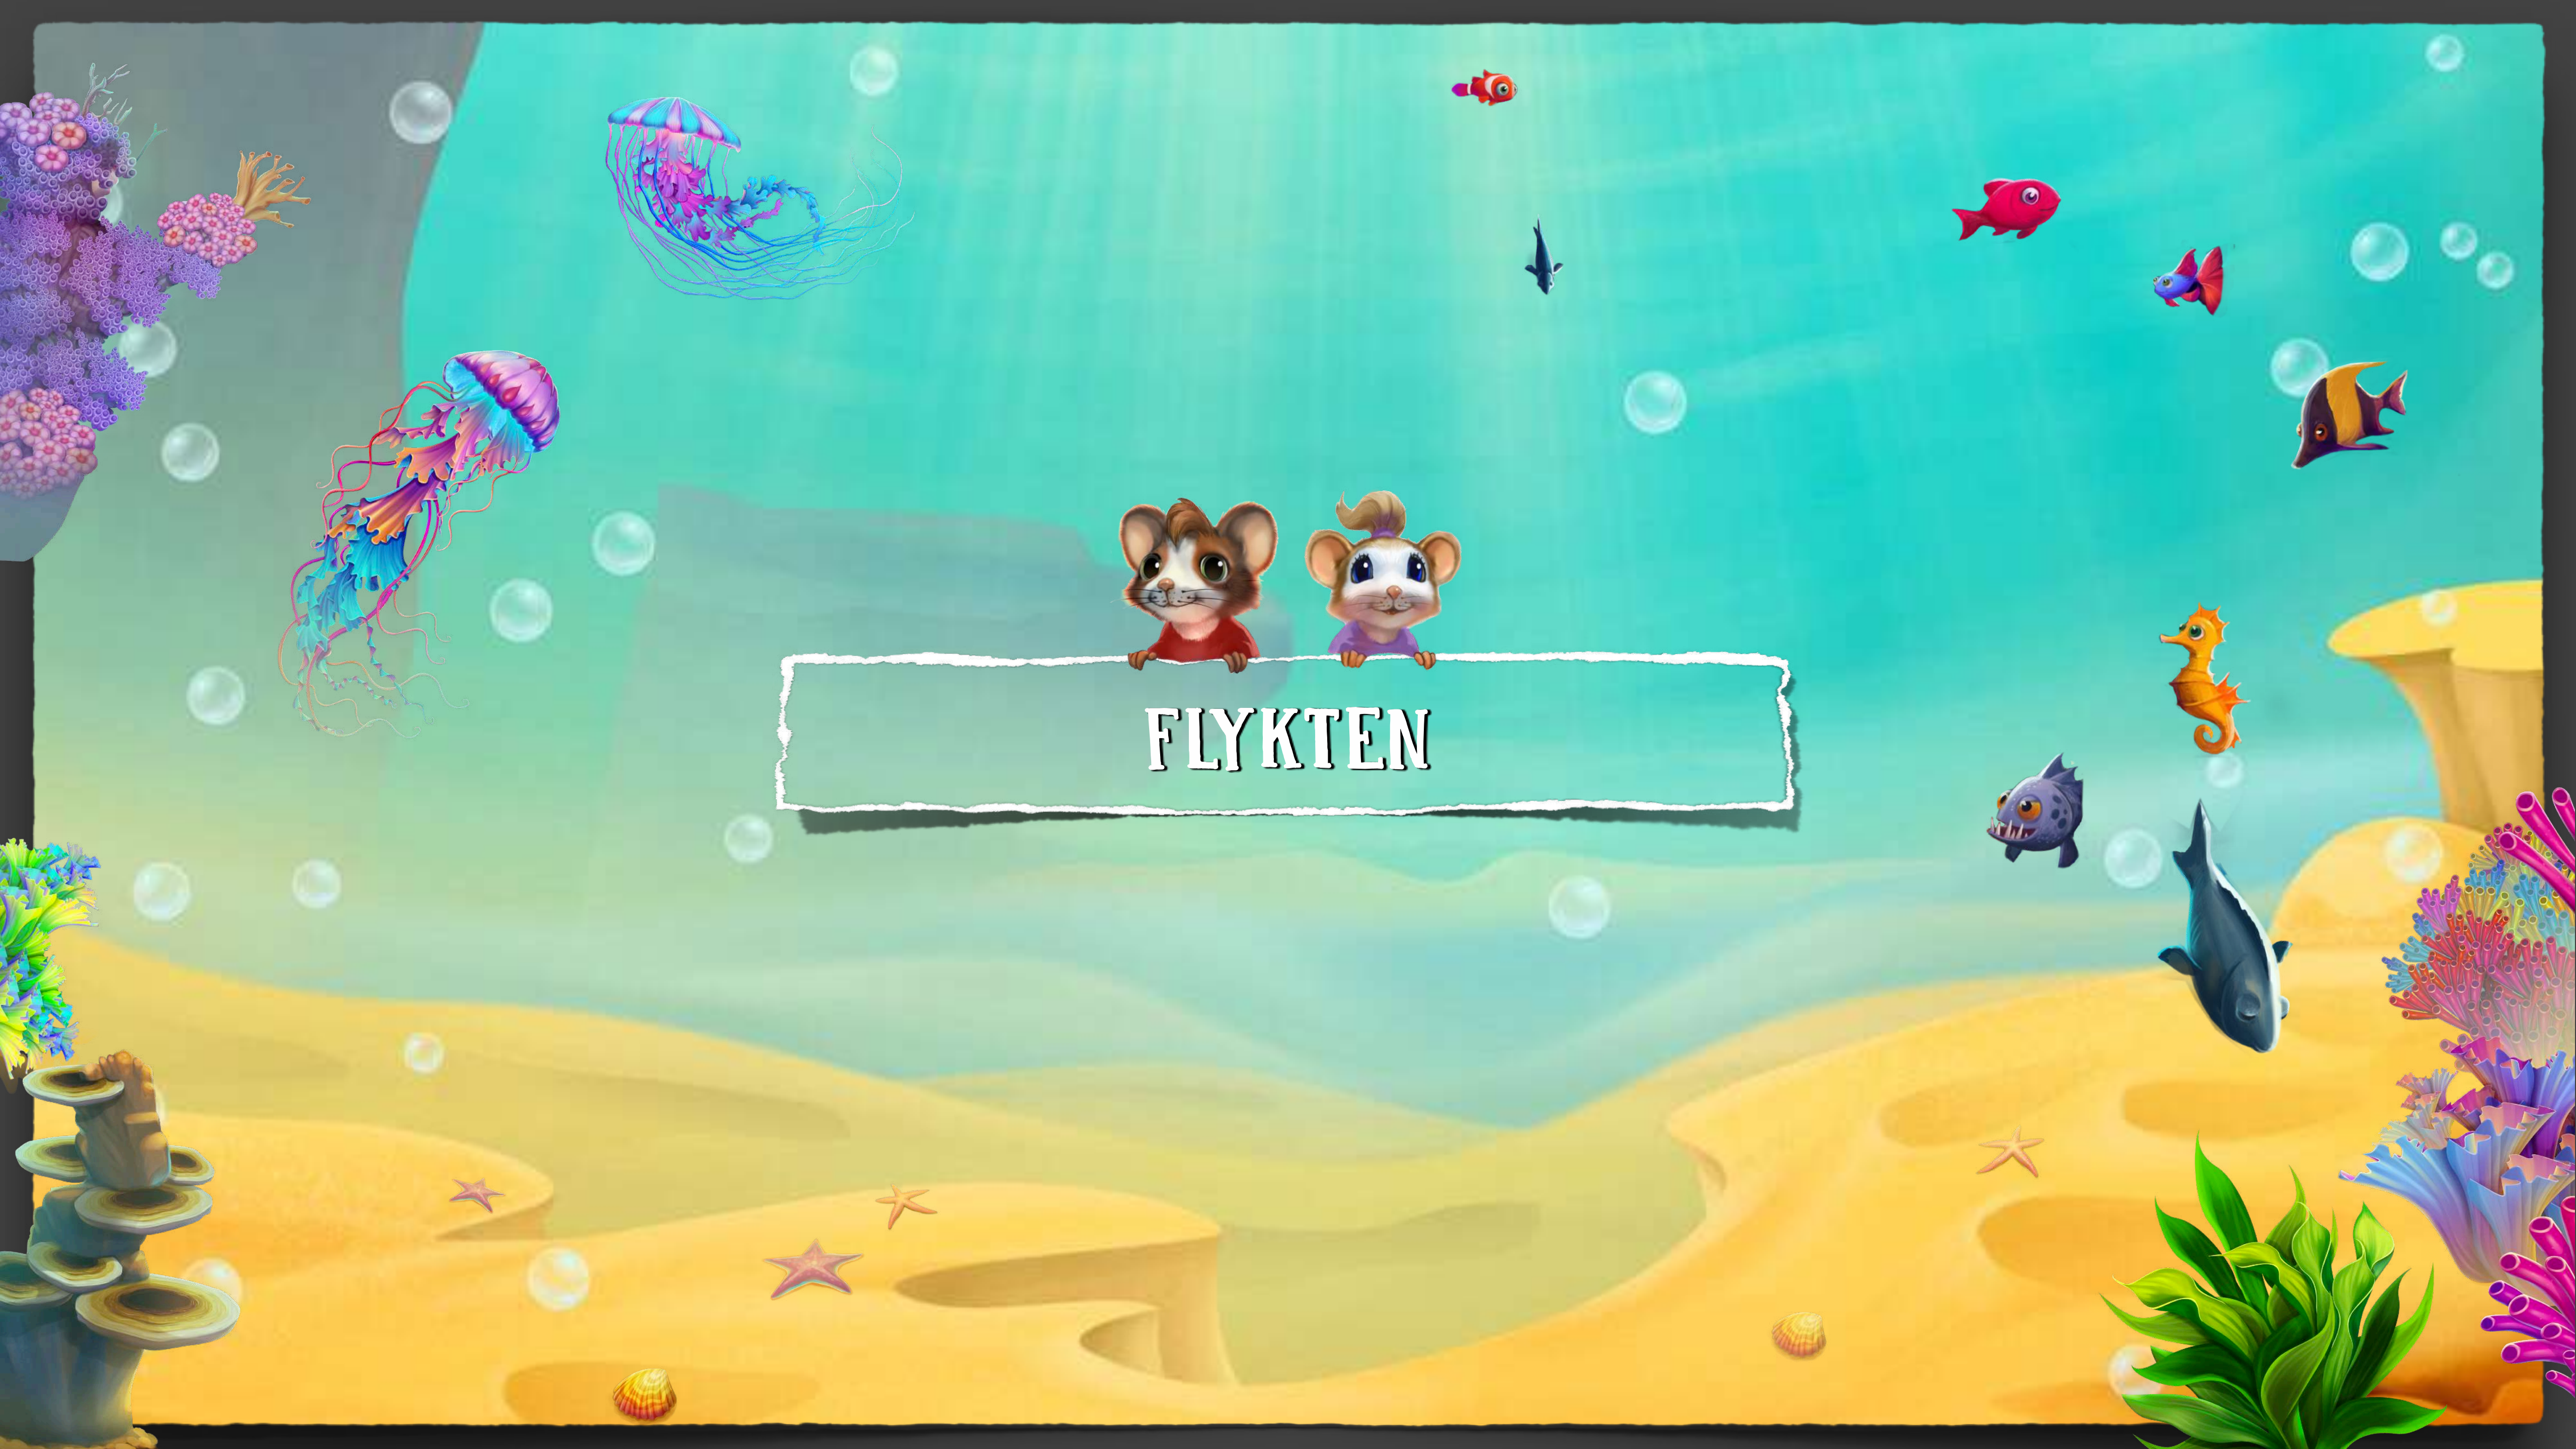

DROPPHUSET

An underwater scene with a sandy ocean floor, colorful coral, jellyfish, and various fish. Two cute mice are peeking over a white sign with a torn edge. The background is a bright teal color with bubbles and soft lighting.

ETT OVÄLKOMMET MÖTE

DEN FÖRTROLLADE DRYCKEN

An underwater scene with a sandy ocean floor, colorful coral, jellyfish, and various fish. Two cute mice are peeking over a white sign with a torn edge. The background is a gradient of teal and light blue.

KRASCHLANDNINGEN

An underwater scene with a sandy ocean floor, colorful coral, jellyfish, and various fish. Two cute mice are peeking over a white sign with a torn edge. The background is a vibrant teal color with bubbles floating around.

BORRDORF'S ONDA PLANER

FLYKTEN

An underwater scene with a sandy ocean floor, colorful coral, jellyfish, and various fish. Two cartoon mice are peeking over a white sign with a torn edge. The sign contains the text 'SVANSKEPPET'.