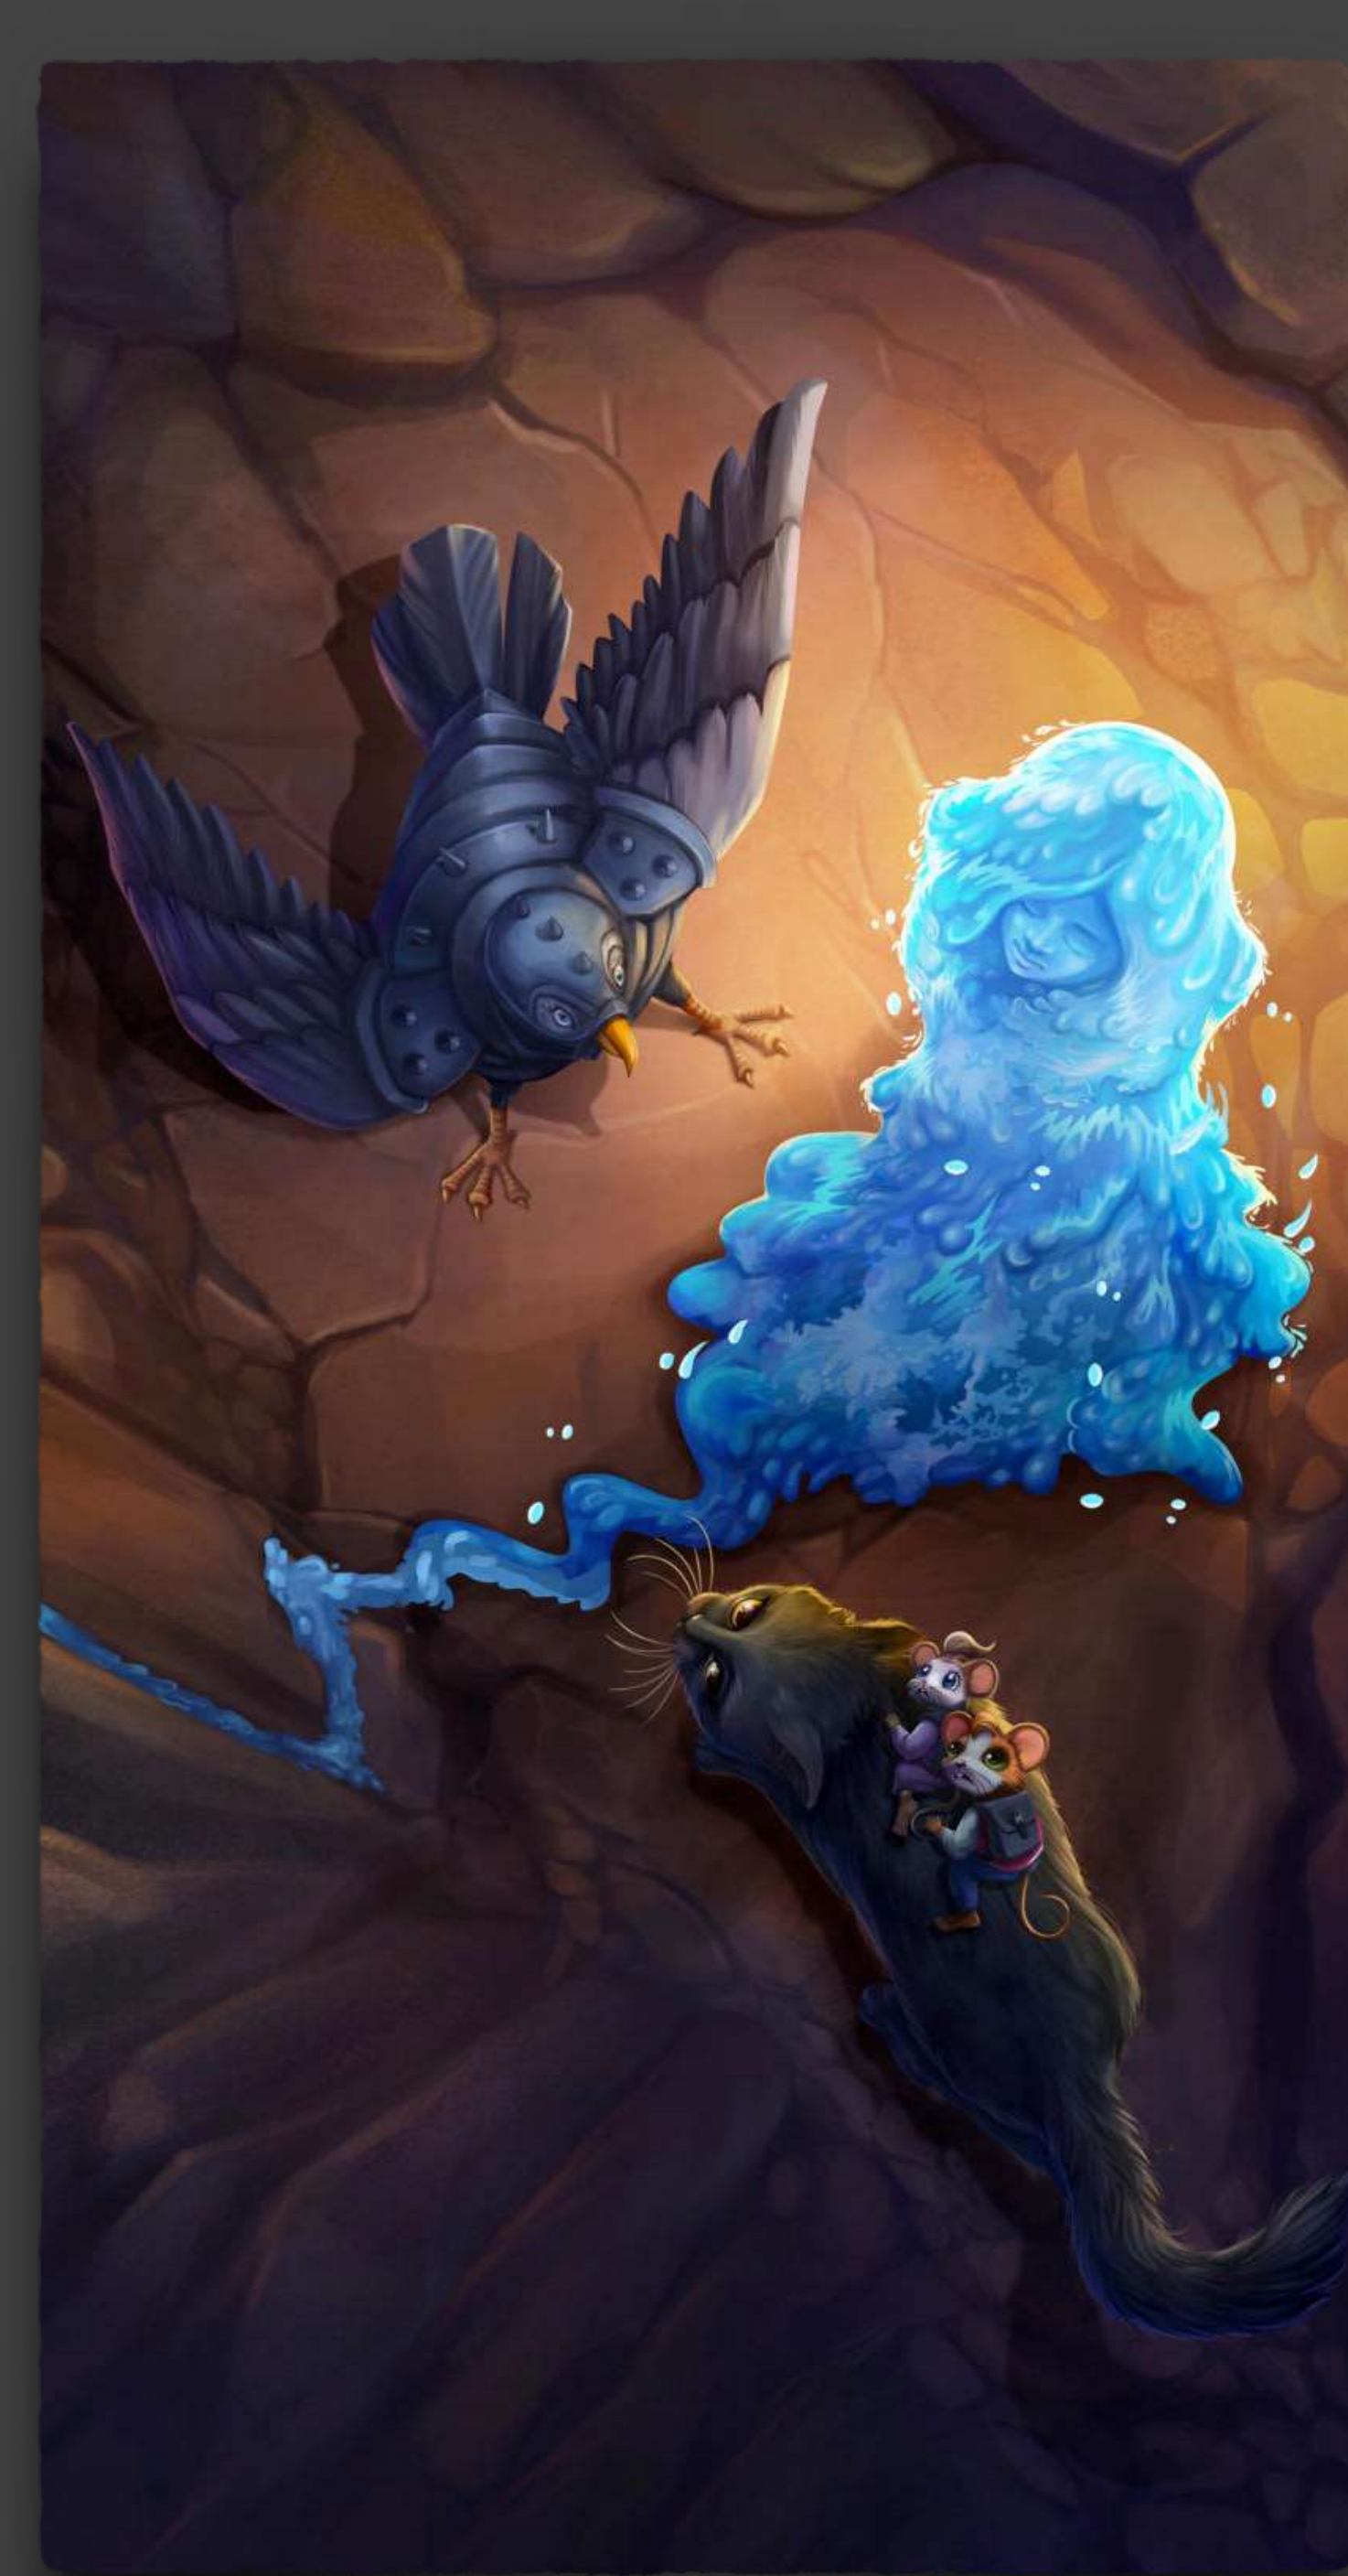

BORRDORF'S ONDA PLANER

FLYKTEN

An underwater scene with a sandy ocean floor, colorful coral, jellyfish, and various fish. Two cartoon mice are peeking over a white sign with a torn edge. The sign contains the text 'SVANSKEPPET'.

EN LIVS LEVANDE
SLIME-MÄSTARE

An underwater scene with a sandy ocean floor, colorful coral, jellyfish, and various fish. Two cute mice are peeking over a white sign with a torn edge. The background is a bright teal color with bubbles and a large yellow mushroom-like rock formation on the right.

PORTALEN TILL LANDET
MITTEMELLAN

An underwater scene with a sandy ocean floor, colorful coral, jellyfish, and various fish. Two cute mice are peeking over a white sign with a torn edge. The background is a bright teal color with bubbles and soft lighting.

DEN OSKYLDIGA SKÖLDEN

An underwater scene with a sandy ocean floor, colorful coral, jellyfish, and various fish. Two mice are peeking over a white sign with a torn edge. The background is a gradient of teal and light blue.