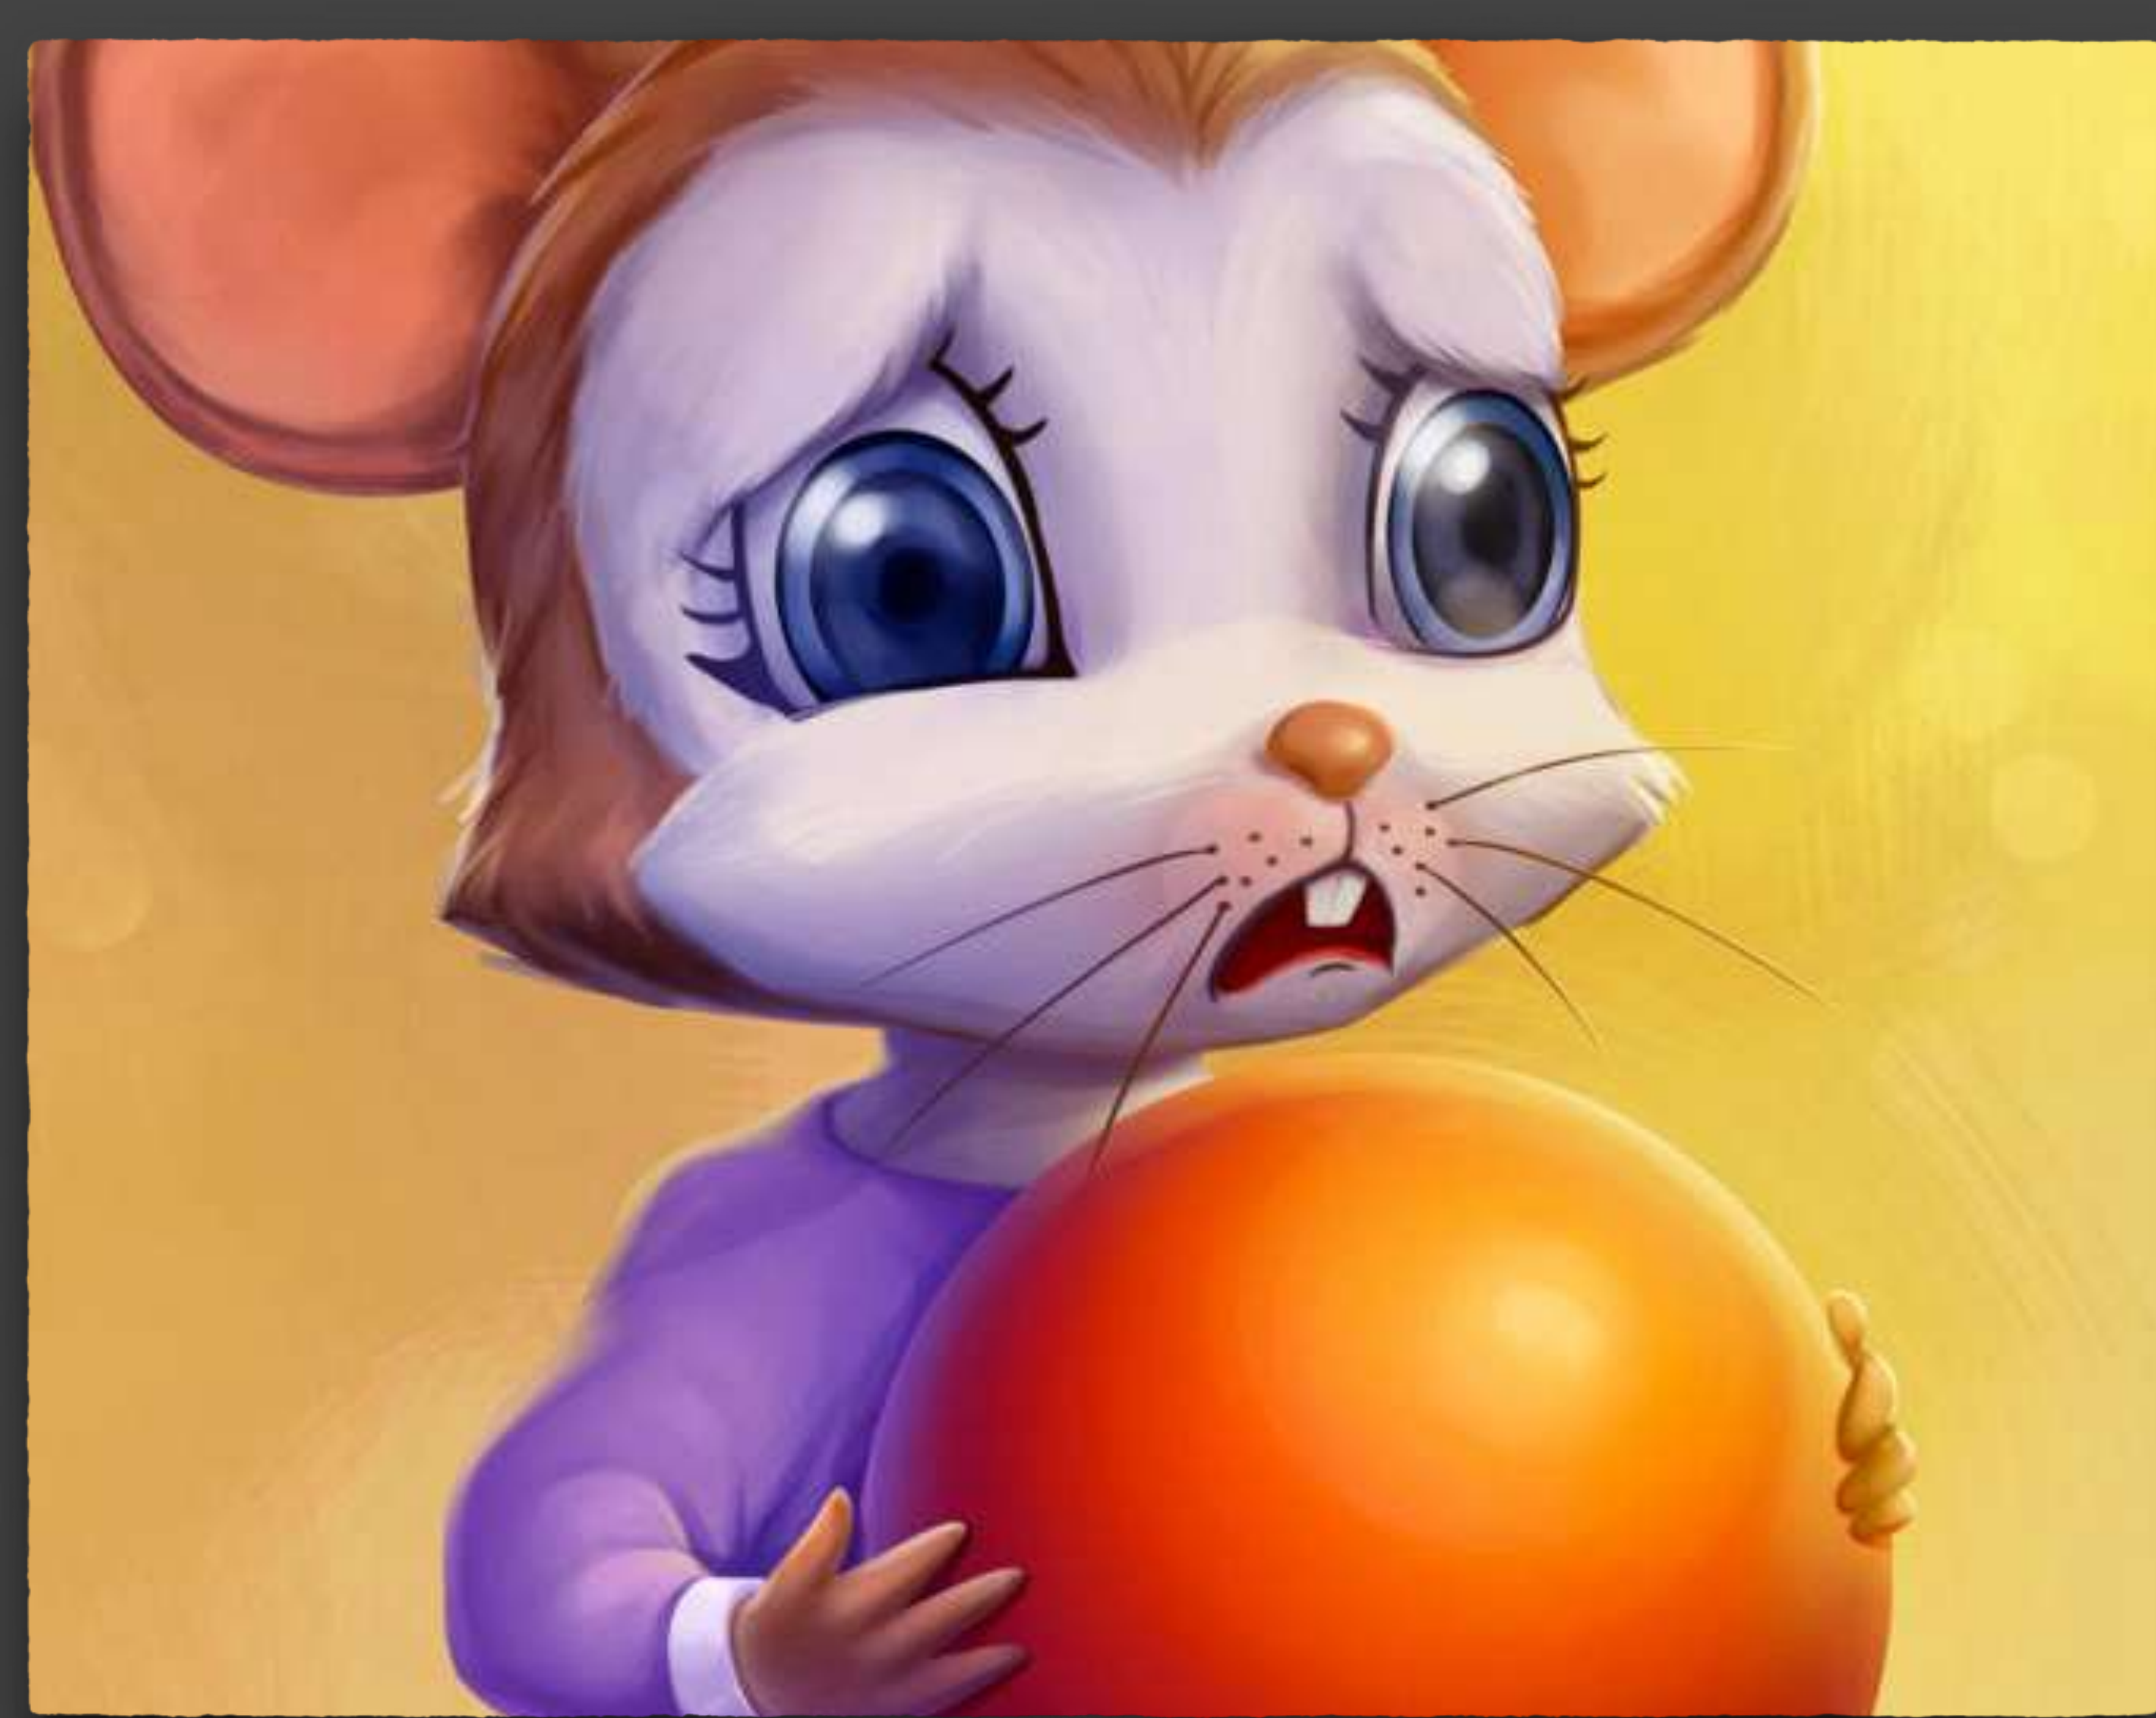

BORRDORF'S ONDA PLANER

FLYKTEN

An underwater scene with a sandy ocean floor, colorful coral, jellyfish, and various fish. Two cartoon mice are peeking over a white sign with a torn edge. The sign contains the text 'SVANSKEPPET'.

PLATT PANNKAKE-LUGG

An underwater scene with a sandy ocean floor, colorful coral, jellyfish, and various fish. Two cute mice are peeking over a white sign with a torn edge. The background is a bright teal color with bubbles and soft lighting.

SJÖHÄST-RANCHEN

A vibrant, cartoon-style illustration of an underwater world. Two cute mice, one brown and one white with purple hair, are peeking over a white, torn-edge sign. The background is a bright teal ocean with various sea creatures: a jellyfish, a clownfish, a red fish, a blue fish, a striped fish, a seahorse, a purple fish, and a blue fish. The seabed is sandy yellow with starfish and shells. There are colorful coral reefs and bubbles throughout the scene.

PORTALEN TILL LANDET
MITTEMELLAN

An underwater scene with a sandy ocean floor, colorful coral, jellyfish, and various fish. Two cute mice are peeking over a white sign with a torn edge. The background is a bright teal color with bubbles and soft lighting.